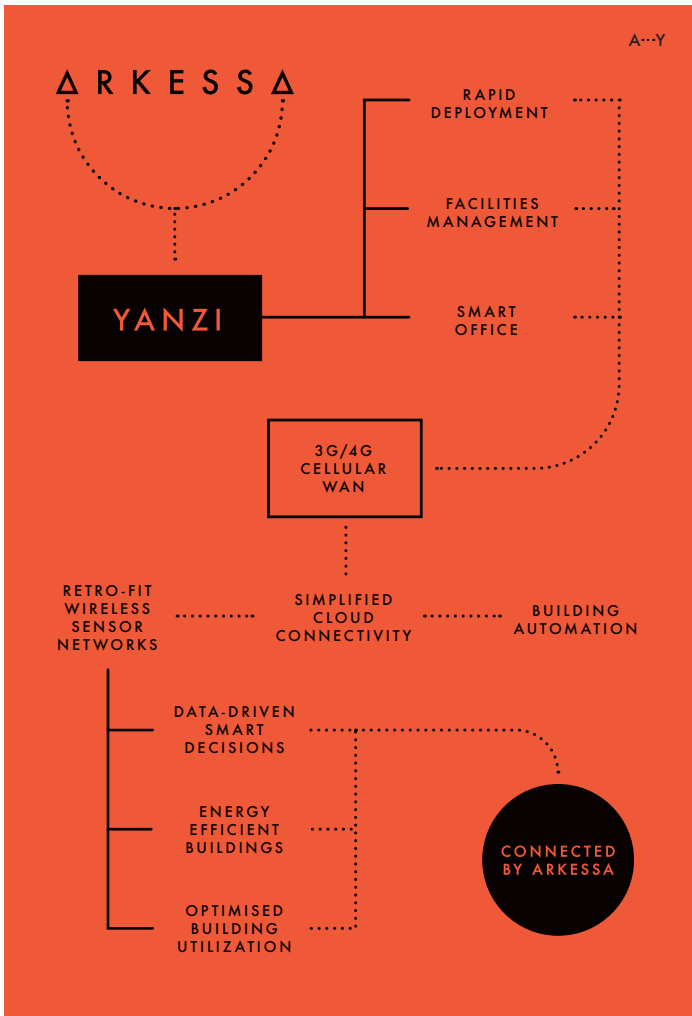

Δ R K E S S Δ

YANZI

RAPID
DEPLOYMENT

FACILITIES
MANAGEMENT

SMART
OFFICE

3G/4G
CELLULAR
WAN

RETRO-FIT
WIRELESS
SENSOR
NETWORKS

SIMPLIFIED
CLOUD
CONNECTIVITY

BUILDING
AUTOMATION

DATA-DRIVEN
SMART
DECISIONS

ENERGY
EFFICIENT
BUILDINGS

OPTIMISED
BUILDING
UTILIZATION

CONNECTED
BY ARKESSA

The communication of real-time data collected by the Yanzi sensors to the cloud-based platform is provided via a 3G/4G enabled gateway which bridges to the IPv6 (IEEE 802.15.4) wireless sensor networks.

The processed data and business intelligence provided by the Yanzi solution enables companies to make decisions based on real-time information about their working spaces – increasing their capacity to run their buildings in the smartest way possible.