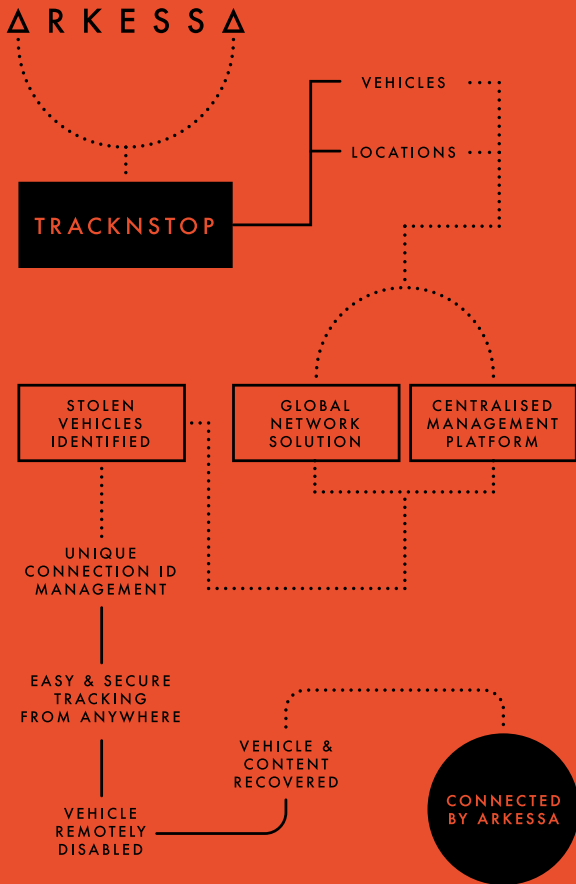

△ R K E S S △

TRACKSTOP

VEHICLES

LOCATIONS

STOLEN  
VEHICLES  
IDENTIFIED

GLOBAL  
NETWORK  
SOLUTION

CENTRALISED  
MANAGEMENT  
PLATFORM

UNIQUE  
CONNECTION ID  
MANAGEMENT

EASY & SECURE  
TRACKING  
FROM ANYWHERE

VEHICLE  
REMOTELY  
DISABLED

VEHICLE &  
CONTENT  
RECOVERED

CONNECTED  
BY ARKESSA

---

Arkessa provide Tracknstop with a global network solution and a centralised management platform to monitor and manage connections to/from each of the vehicles they are deployed in.

This enables Tracknstop to track, monitor and geo-fence vehicles in real-time. Recovering vehicles and saving lives.